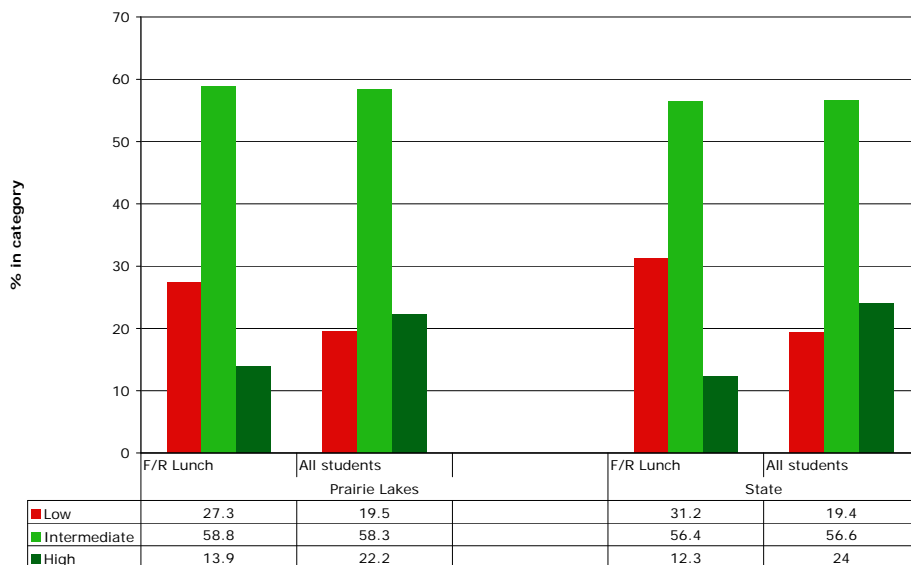

# 2005-2007- Prairie Lakes AEA 4<sup>th</sup> Grade Biennium ITBS/ITED

Grade 4 Reading 05-07

Grade 4 Math 05-07