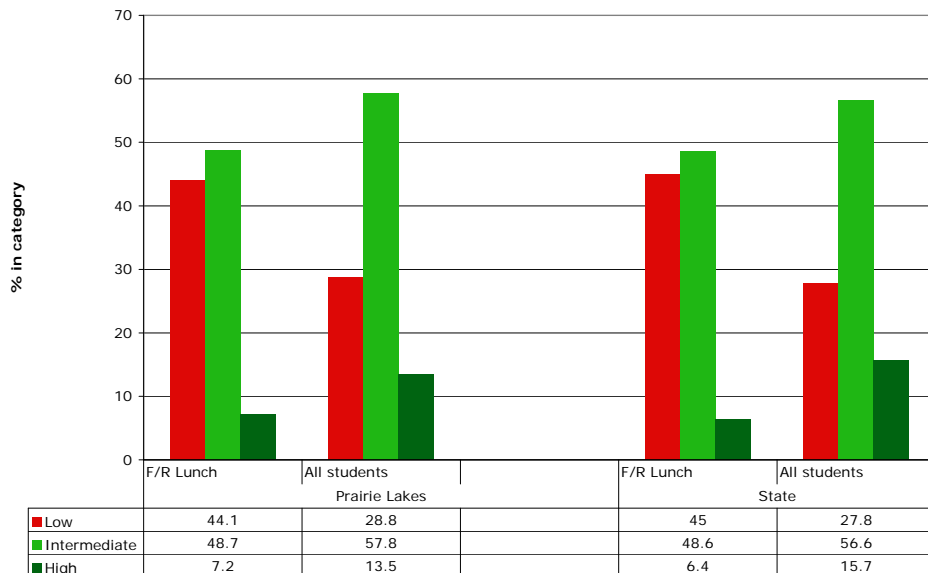

2005-2007 - Prairie Lakes AEA 8th Grade Biennium ITBS/ITED

Grade 8 Reading 05-07