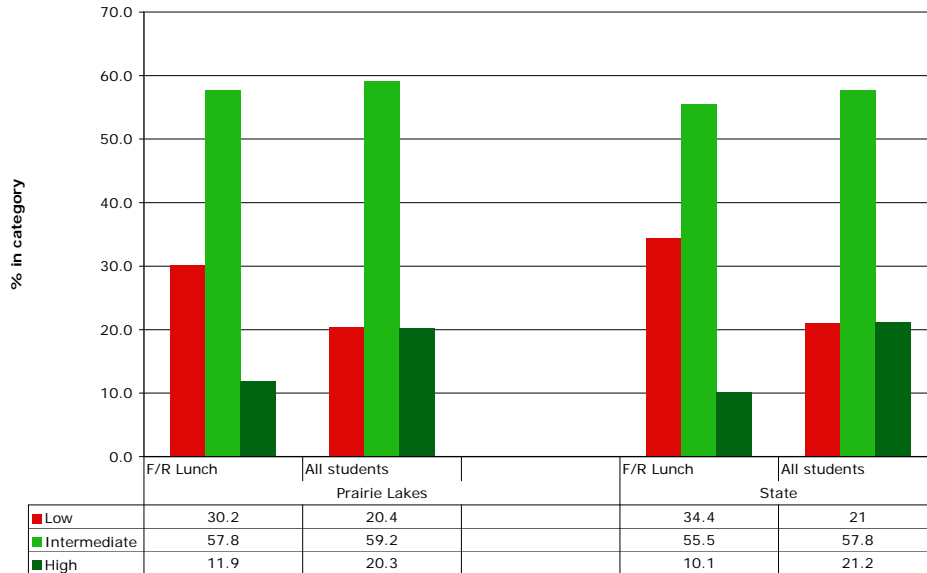

# 2005-2007- Prairie Lakes AEA 4<sup>th</sup> Grade Biennium ITBS/ITED

Grade 4 Reading 05-07

Grade 4 Math 05-07