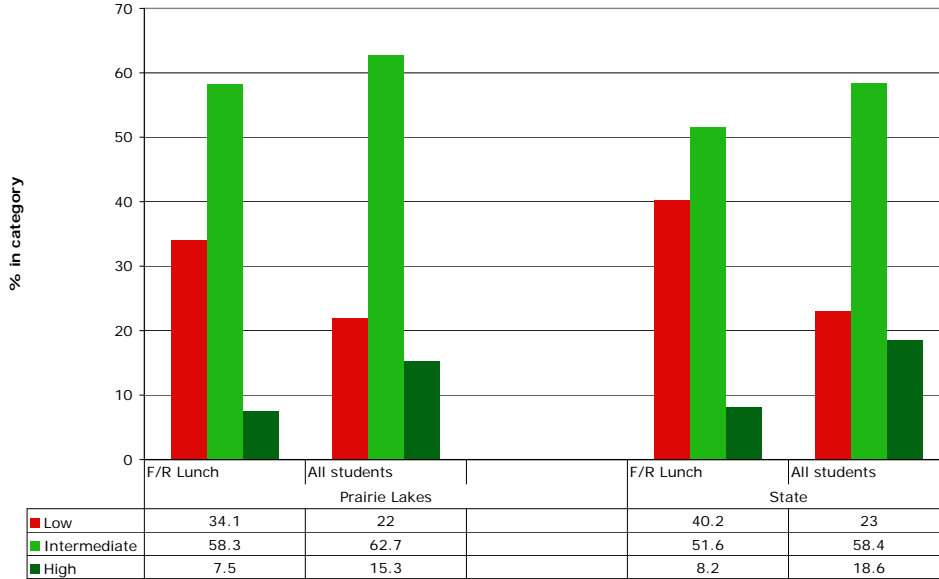

# 2005-2007 - Prairie Lakes AEA 11<sup>th</sup> Grade Biennium ITBS/ITEDs

Grade 11 Reading 05-07

Grade 11 Math 05-07