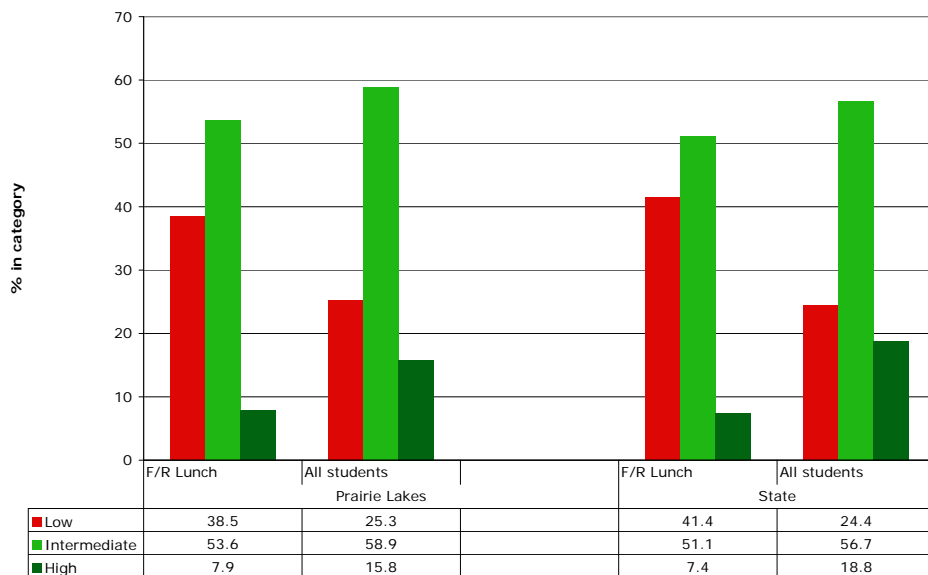

Grade 8 Math 05-07